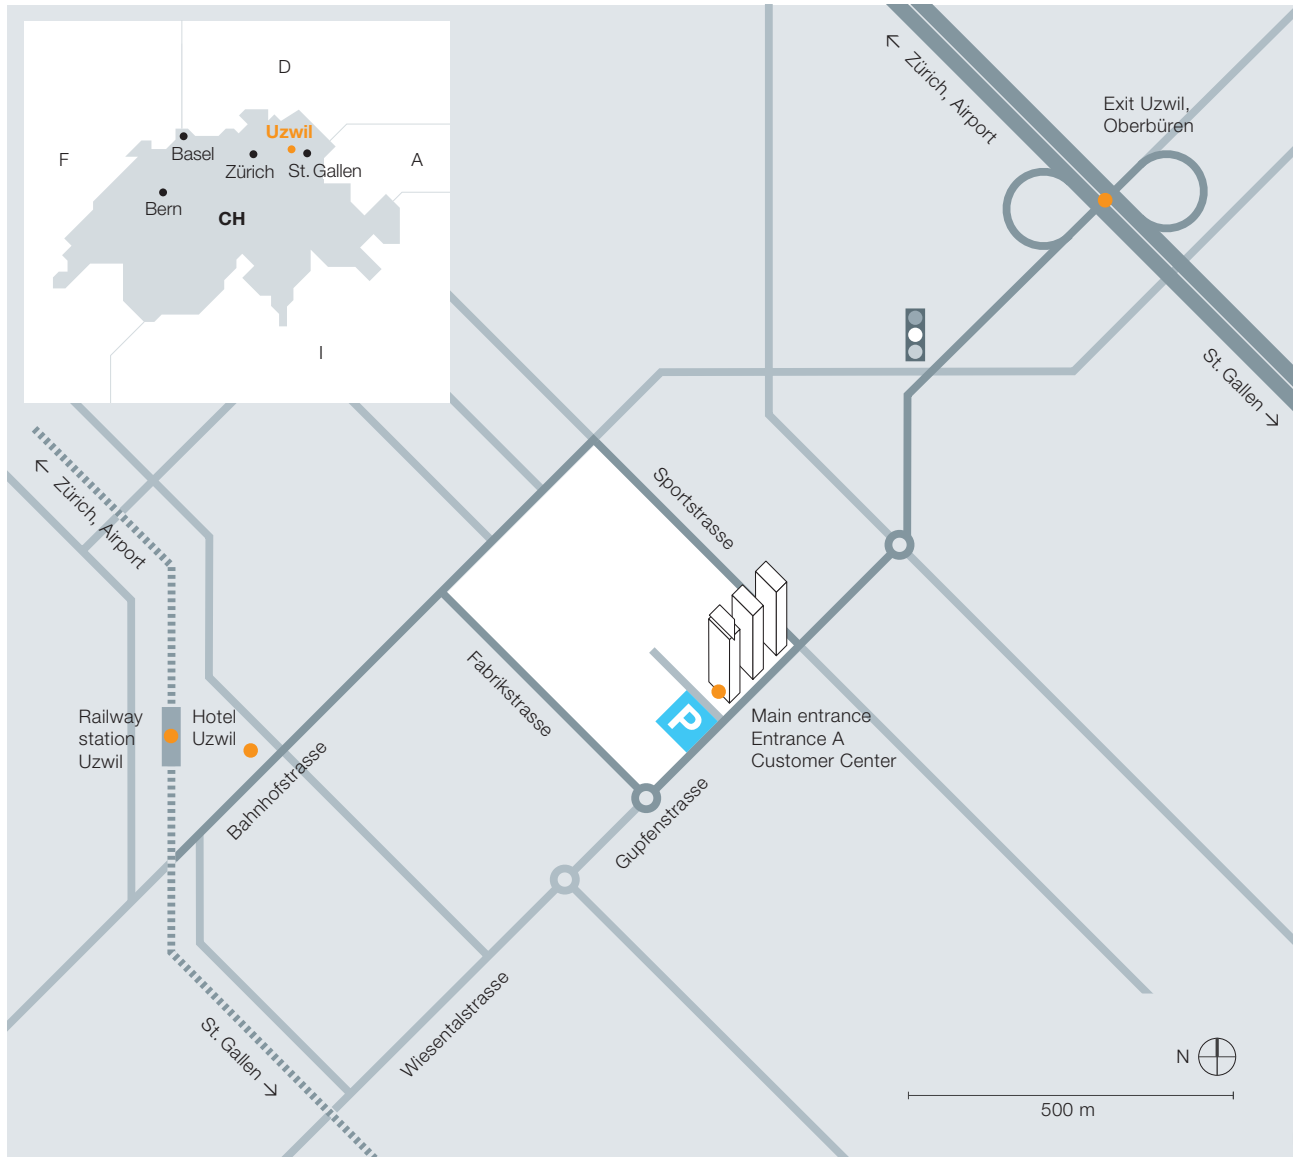

Welcome to Buhler Uzwil. How to reach us.

By car

National highway A1 – exit Uzwil, Oberbüren – direction Uzwil. At the traffic light, continue straight on toward Oberuzwil until you see the three high-rise buildings, where you will find the main entrance and the Customer Center.

By train

Get off in Uzwil. Use the pedestrian underpass towards Hotel Uzwil. Follow Bahnhofstrasse as far as Fabrikstrasse, then turn right. Continue to the roundabout and turn left. Keep walking until you reach the main entrance and Customer Center. The walk takes about 15 minutes.