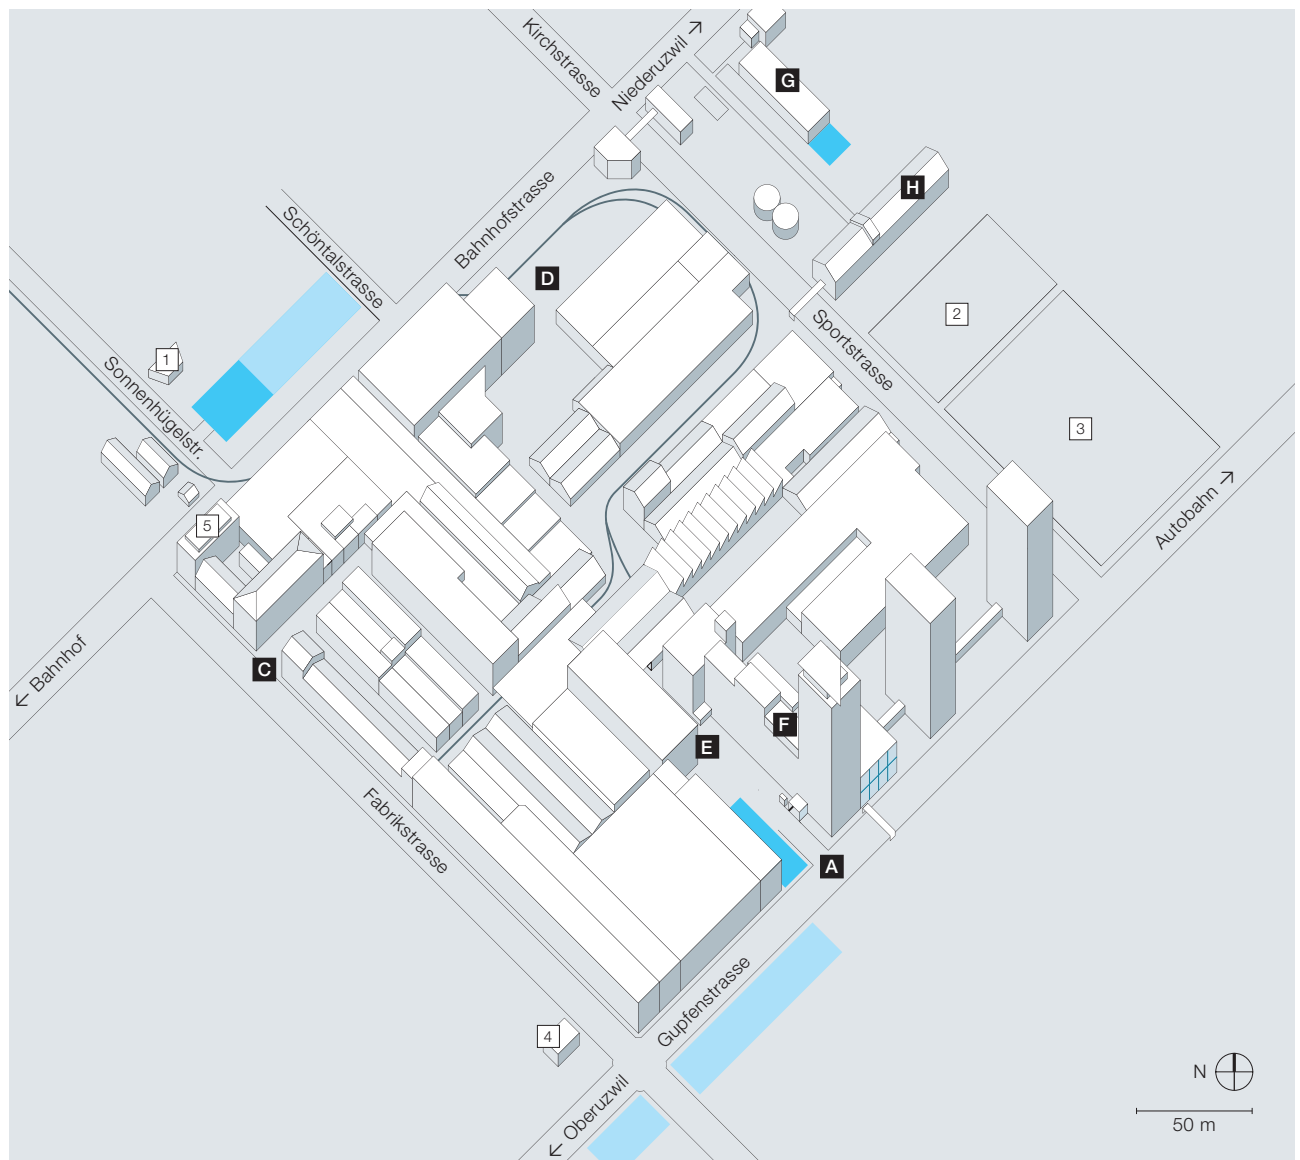

By train

Get off in Uzwil. Use the pedestrian underpass towards Hotel Uzwil. Follow Bahnhofstrasse as far as Fabrikstrasse, then turn right. Continue to the roundabout and turn left. Keep walking until you reach the main entrance and Customer Center. The walk takes about 15 minutes.

- | | | | |
|------------------------|------------------------|------------------------|----------------------|
| A Main entrance | E Incoming goods | ■ Visitor parking lot | 1 Community hall |
| Entrance A | F Conference hall | ■ Employee parking lot | 2 Ice rink |
| Customer Center | G Training center | | 3 Sports ground |
| C Entrance C | H Personnel restaurant | | 4 Travel agency |
| D Entrance D, shipping | | | 5 Business House 108 |